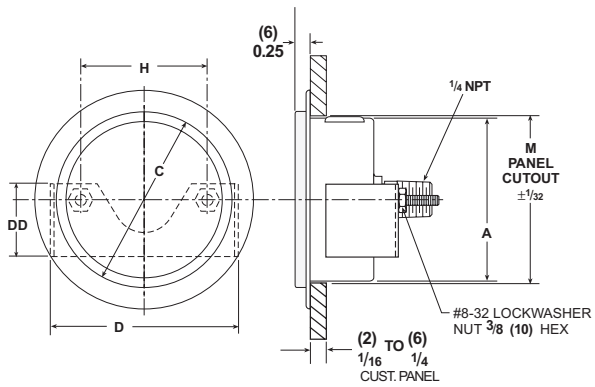

63/100mm 1008A/AL Lower Connection

63/100mm 1008A/AL Back Connection

63/100mm 1008A/AL
Back Connection
(XRF) Front Flange Retrofit

63/100mm 1008A/AL Back Connection
(XUC) U-Clamp

63/100mm 1008A/AL Back Connection
(XFF) Front Flange

Dimensions
in
(mm)
inches

SIZE/TYPE	A	B	C	CC	D	DD	E	G	H	M	Weight	
											Dry	Wet
63mm, 1008A/AL	(63) 2.48	(31) 1.21	(69) 2.71	(86) 3.36	(75) 2.95	(28) 1.12	(75) 2.95	(56) 2.20	(49) 1.94	(65) 2.54	.11kg .25lb	.21kg .47lb
100mm, 1008A/AL	(100) 3.94	(31) 1.24	(106) 4.16	(133) 5.22	(107) 4.20	(28) 1.12	(116) 4.57	(74) 2.92	(76) 3.00	(101) 3.97	.18kg .40lb	.42kg .94lb