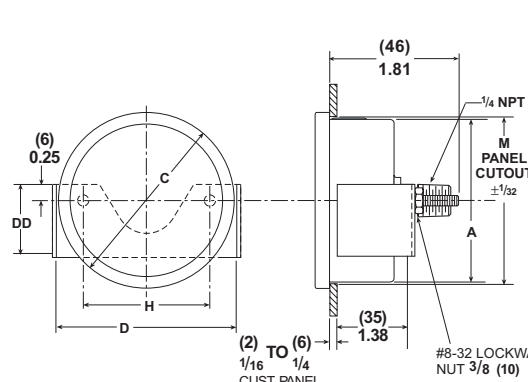

63/100mm 1008A/AL Lower Connection

63/100mm 1008A/AL Back Connection

63/100mm 1008A/AL
Back Connection
(XRF) Front Flange Retrofit

63/100mm 1008A/AL Back Connection
(XUC) U-Clamp

63/100mm 1008A/AL Back Connection
(XFF) Front Flange

Dimensions
in
(mm)
inches

SIZE/TYPE	A	B	C	CC	D	DD	E	G	H	M	Weight	
											Dry	Wet
63mm, 1008A/AL	(63) 2.48	(31) 1.21	(69) 2.71	(86) 3.36	(75) 2.95	(28) 1.12	(75) 2.95	(56) 2.20	(49) 1.94	(65) 2.54	.11kg .25lb	.21kg .47lb
100mm, 1008A/AL	(100) 3.94	(31) 1.24	(106) 4.16	(133) 5.22	(107) 4.20	(28) 1.12	(116) 4.57	(74) 2.92	(76) 3.00	(101) 3.97	.18kg .40lb	.42kg .94lb