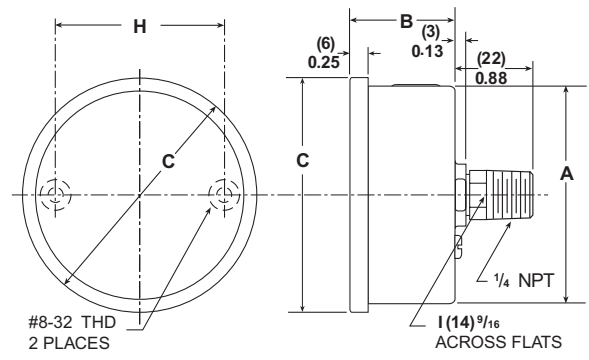

63/100mm 1008A/AL Lower Connection

63/100mm 1008A/AL Back Connection

63/100mm 1008A/AL
Back Connection
(XRF) Front Flange Retrofit

63/100mm 1008A/AL Back Connection
(XUC) U-Clamp

63/100mm 1008A/AL Back Connection
(XFF) Front Flange

Dimensions
in
(mm)
inches

SIZE/TYPE	A	B	C	CC	D	DD	E	G	H	M	Weight	
											Dry	Wet
63mm, 1008A/AL	(63) 2.48	(31) 1.21	(69) 2.71	(86) 3.36	(75) 2.95	(28) 1.12	(75) 2.95	(56) 2.20	(49) 1.94	(65) 2.54	.11kg .25lb	.21kg .47lb
100mm, 1008A/AL	(100) 3.94	(31) 1.24	(106) 4.16	(133) 5.22	(107) 4.20	(28) 1.12	(116) 4.57	(74) 2.92	(76) 3.00	(101) 3.97	.18kg .40lb	.42kg .94lb