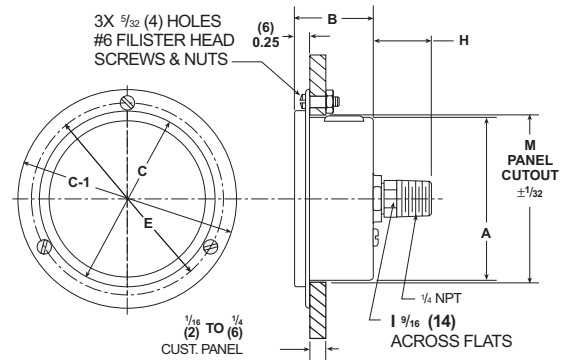

63/100mm 1008A/AL Lower Connection

63/100mm 1008A/AL Back Connection

63/100mm 1008A/AL
Back Connection
(XRF) Front Flange Retrofit

63/100mm 1008A/AL Back Connection
(XUC) U-Clamp

63/100mm 1008A/AL Back Connection
(XFF) Front Flange

Dimensions
in
(mm)
inches

SIZE/TYPE	A	B	C	CC	D	DD	E	G	H	M	Weight	
											Dry	Wet
63mm, 1008A/AL	(63) 2.48	(31) 1.21	(69) 2.71	(86) 3.36	(75) 2.95	(28) 1.12	(75) 2.95	(56) 2.20	(49) 1.94	(65) 2.54	.11kg .25lb	.21kg .47lb
100mm, 1008A/AL	(100) 3.94	(31) 1.24	(106) 4.16	(133) 5.22	(107) 4.20	(28) 1.12	(116) 4.57	(74) 2.92	(76) 3.00	(101) 3.97	.18kg .40lb	.42kg .94lb